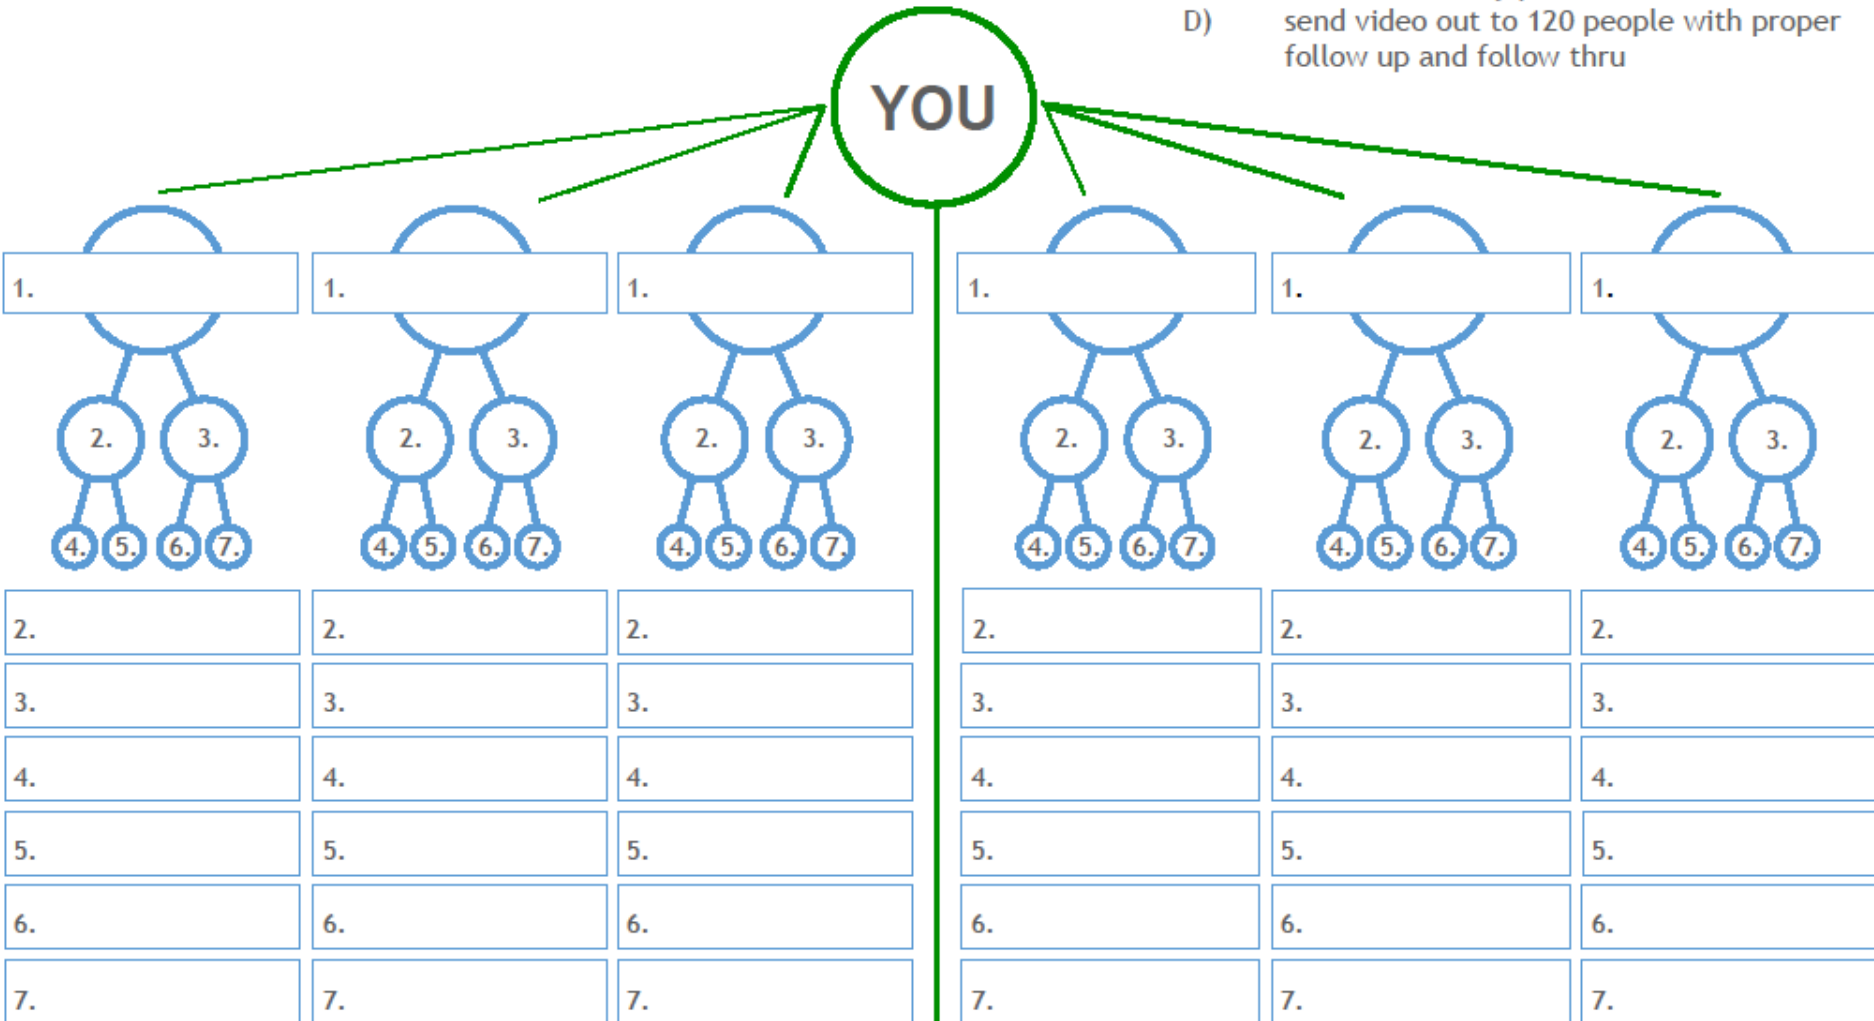

# DIAMOND CHART

Help 6 People to earn \$ 500,- /week  
(Team Developer)

- A) fill out chart asap!
- B) recruit 6 people with a family pack
- C) recruit 2 people and help them to find 2, each with family pack
- D) send video out to 120 people with proper follow up and follow thru