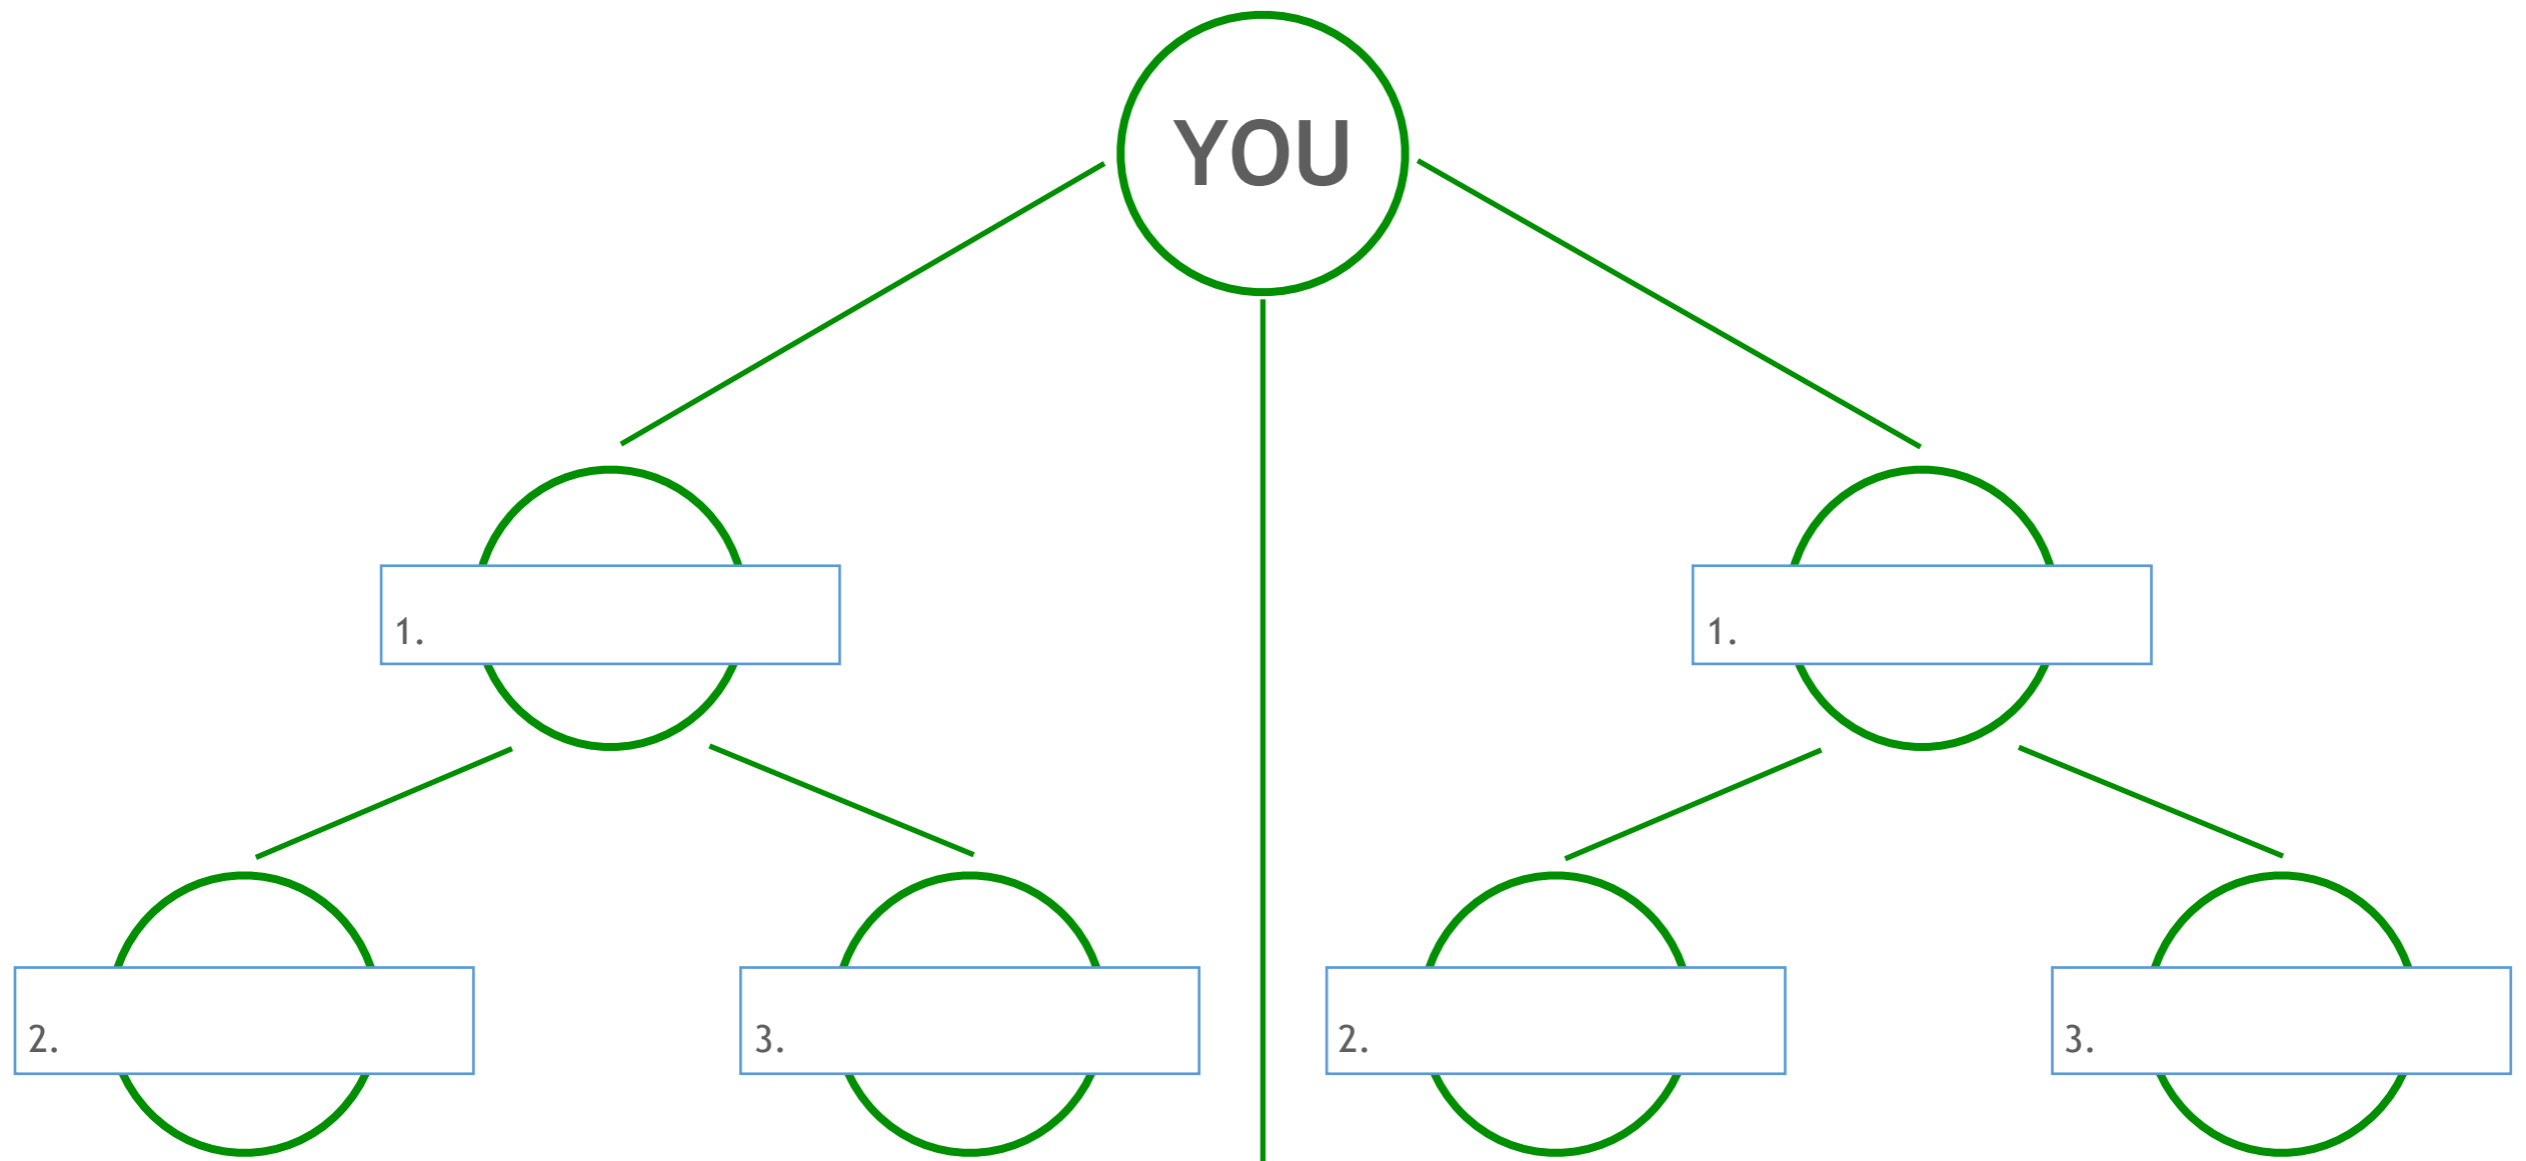

# TEAM DEVELOPER CHART

Help 2 People to earn \$ 270,- /week  
(Team Builder)

- A) fill out chart asap!
- B) recruit 2 people with a family pack
- C) recruit 2 people and help them to find 2, each with family pack

\*Practicality dictates that everyone's results will vary as we are all unique and different. It takes hard work and dedication to make a substantial income in this business. The average participant in WOR(l)D earns an average of \$393 per quarter. This does not account for any business expenses that one might incur while building the business. For the full income disclosure please visit [www.worldgn.com](http://www.worldgn.com)